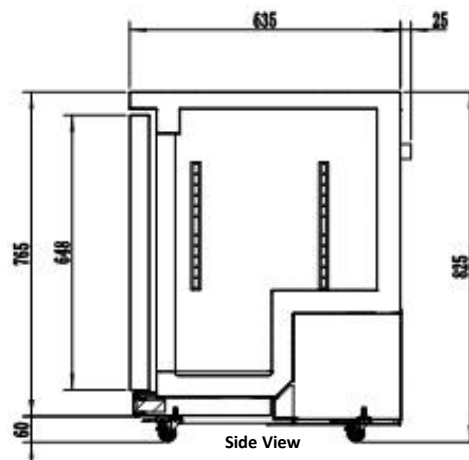

Product Code

MBC24R	Single Door Refrigerator
MBC24F	Single Door Freezer
MBC24G	Single Glass Door Refrigerator
MBC24FG	Single Glass Door Freezer

Single Door Undercounters

Undercounters

Model	MBC24R	MBC24F	MBC24G	MBC24FG
Exterior Dimension (WxDxH) mm	605 x 660 x 825	605 x 660 x 825	605 x 660 x 825	606 x 660 x 825
Interior Dimension (WxDxH) mm	495 x 517 x 561	495 x 517 x 561	495 x 517 x 561	495 x 517 x 561
Packing Dimension (WxDxH) mm	655 x 700 x 940	655 x 700 x 940	655 x 700 x 940	655 x 700 x 940
Shelf Dimensions mm	380 x 475 shelf	380 x 475 shelf	380 x 475 shelf	380 x 475 shelf
Shelf Quantity	2	2	2	2
Shelf Loading Capacity (Kg Pc)	40	40	40	40
Capacity (Litre)	145	145	145	145
Net Weight (Kgs)	48	52	53	57
Gross Weight (Kgs)	58	62	63	68
Voltage	220/50/1	220/50/1	220/50/1	220/50/1
Power (Watts)	150	300	150	530
Electrical Current (Amps)	0.8	1.4	0.8	2.8
KWh/annum	280	978	N/A	N/A
Energy Efficiency Class	A+	B	N/A	N/A
Climate Class	5	5	4	4
Defrost Method	Air Defrost	Hot Gas Defrost	Air Defrost	Hot Gas Defrost
Refrigerant Type / Amount	R600a / 50g	R290hc / 50g	R600a / 50g	R290hc / 50g
Cooling Method	Ventilated	Ventilated	Ventilated	Ventilated
Inner Temperature (°C)	+2°C to +8°C	-22°C to -17°C	+2°C to +8°C	-20°C to -17°C
Insulation	Polyurethane foam	Polyurethane foam	Polyurethane foam	Polyurethane foam
Foaming Material	C5H10	C5H10	C5H10	C5H10
Castors	4 (2 Braked on front)	4 (2 Braked on front)	4 (2 Braked on front)	4 (2 Braked on front)
Material External / Internal	304 S/S	304 S/S	304 S/S / Black Framed Glass Door	304 S/S / Black Framed Glass Door
Lighting	No	No	Yes	Yes
Door lock	Yes	Yes	Yes	Yes